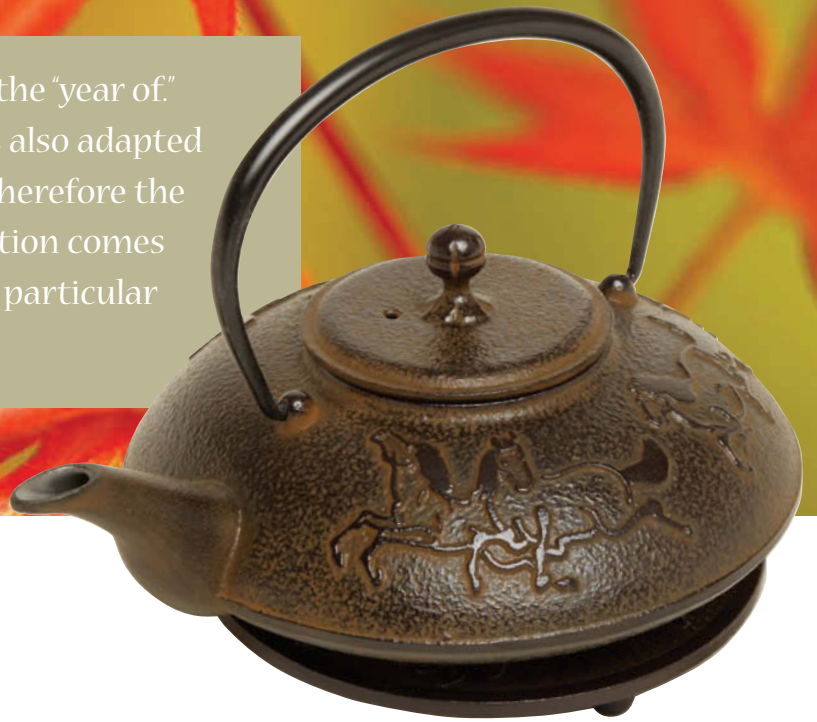

Hob Nail Short
13 oz. J90-0046

Hob Nail Short Oval
11 oz. J90-0065

Hob Nail Tall Copper
24 oz. J90-0072

Jūnishi Eto, means the 12 animals in the “year of.” Japan, like many Asian countries has also adapted the Sheng Xiao, the Chinese Zodiac; therefore the inspiration for the Jūnishi Eto Collection comes from the animals that correlate to a particular sign in the 12 year cycle.